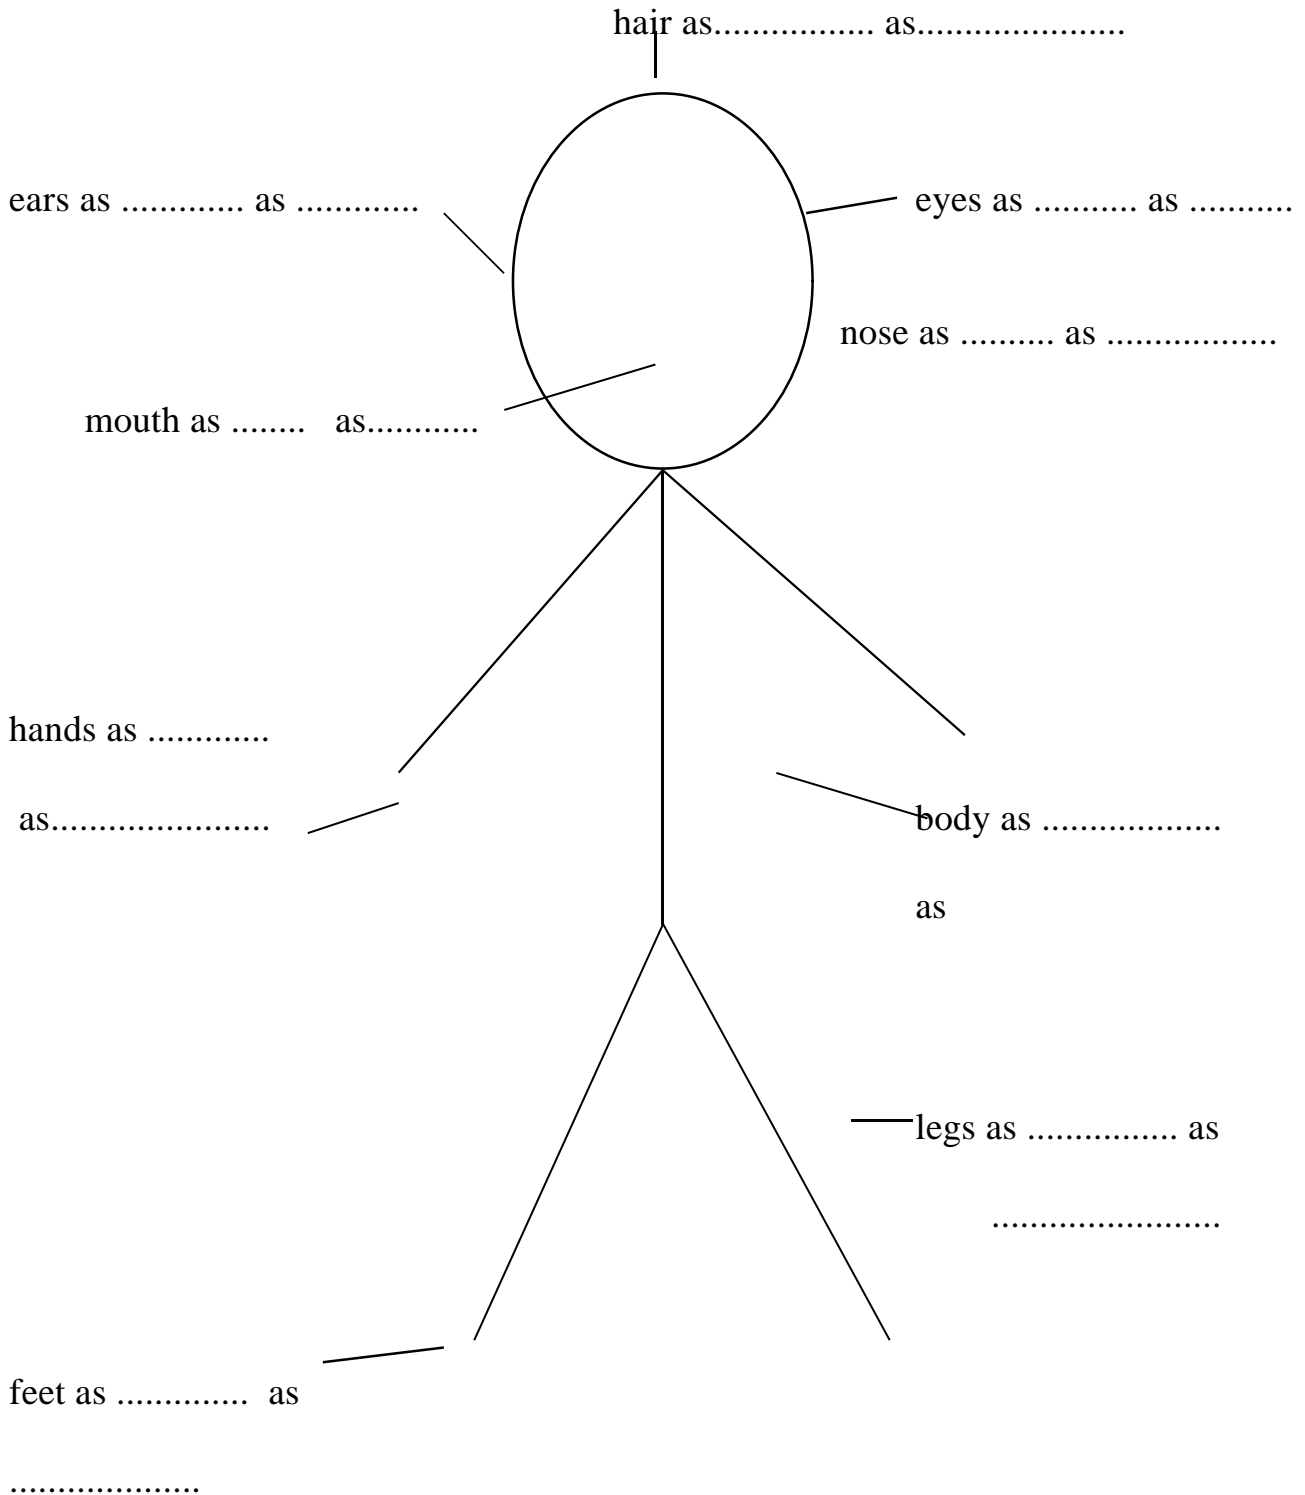

Simile Man or Woman

Add similes to describe your person, then finish the picture.

Name.....

Hair

brown
black
blond
ginger
messy
grey
curly
straight
long
short

Eyes

brown
black
blue
beady
bright
small
big
sly
round

Body

long
short
fat
thin
weedy
strong
slim
muscular
weak

Nose

long
crooked
big
enormous
thin
knobbly
red
warty
lumpy
squashed

Mouth

wide
thin
big
crooked
thin-lipped
smiling
miserable
grumpy
happy

Ears

red
small
big
hairy
enormous
squashed
spotty

Hands

big
small
bony
sweaty
strong
graceful
hairy
rough
soft
dirty

Legs

fat
thin
skinny
spindly
tanned
pale
blotchy
muscular
tough

Feet

big
small
fat
thin
smelly
sweaty
dirty
soft
hard